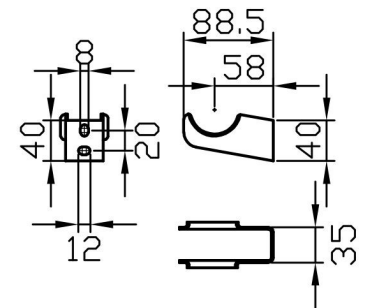

Imperia 2 Column Horizontal 300 x 1370mm. Painted

Technical Drawing

Unit: mm

Eastbrook 

Eastbrook Road, Gloucester GL4 3DB

Technical Helpline : 01452 317890

Mon - Fri / 8am - 5pm

Email : technical@eastbrookco.com