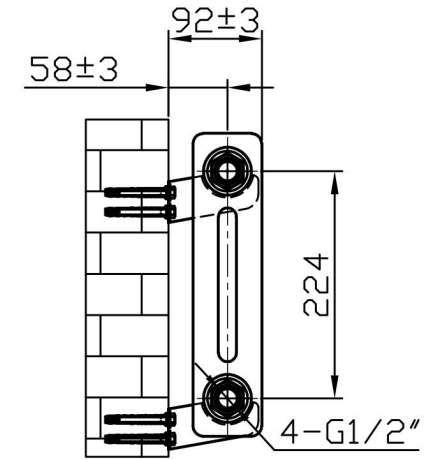

Imperia 2 Column Horizontal 300 x 1370mm. Painted

Technical Drawing

Unit: mm

Eastbrook 

Eastbrook Road, Gloucester GL4 3DB

Technical Helpline : 01452 317890

Mon - Fri / 8am - 5pm

Email : technical@eastbrookco.com