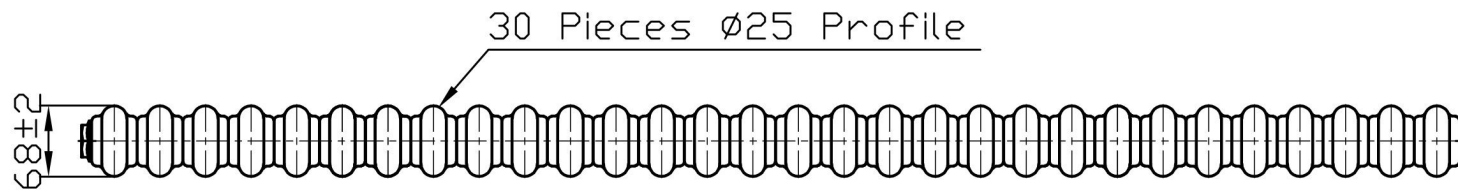

Imperia 2 Column Horizontal 300 x 1370mm. Painted

Technical Drawing

Unit: mm

Eastbrook 

Eastbrook Road, Gloucester GL4 3DB

Technical Helpline : 01452 317890

Mon - Fri / 8am - 5pm

Email : technical@eastbrookco.com