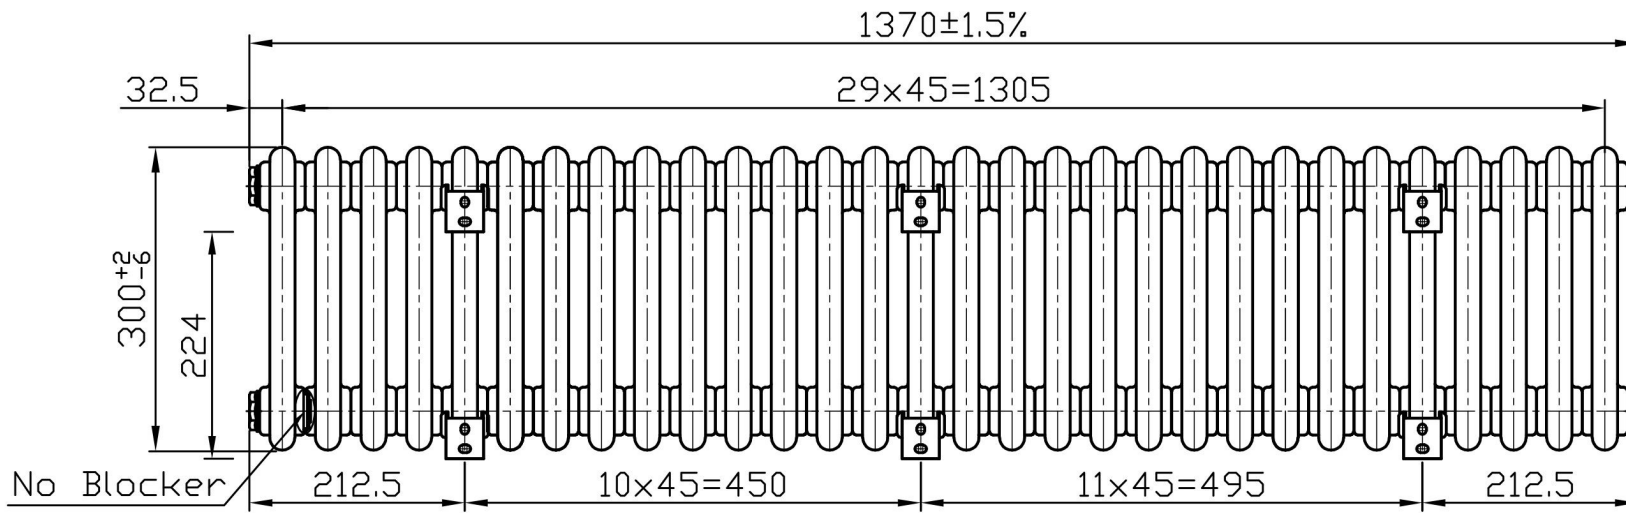

Imperia 2 Column Horizontal 300 x 1370mm. Painted

Technical Drawing

Unit: mm

Eastbrook 

Eastbrook Road, Gloucester GL4 3DB

Technical Helpline : 01452 317890

Mon - Fri / 8am - 5pm

Email : technical@eastbrookco.com